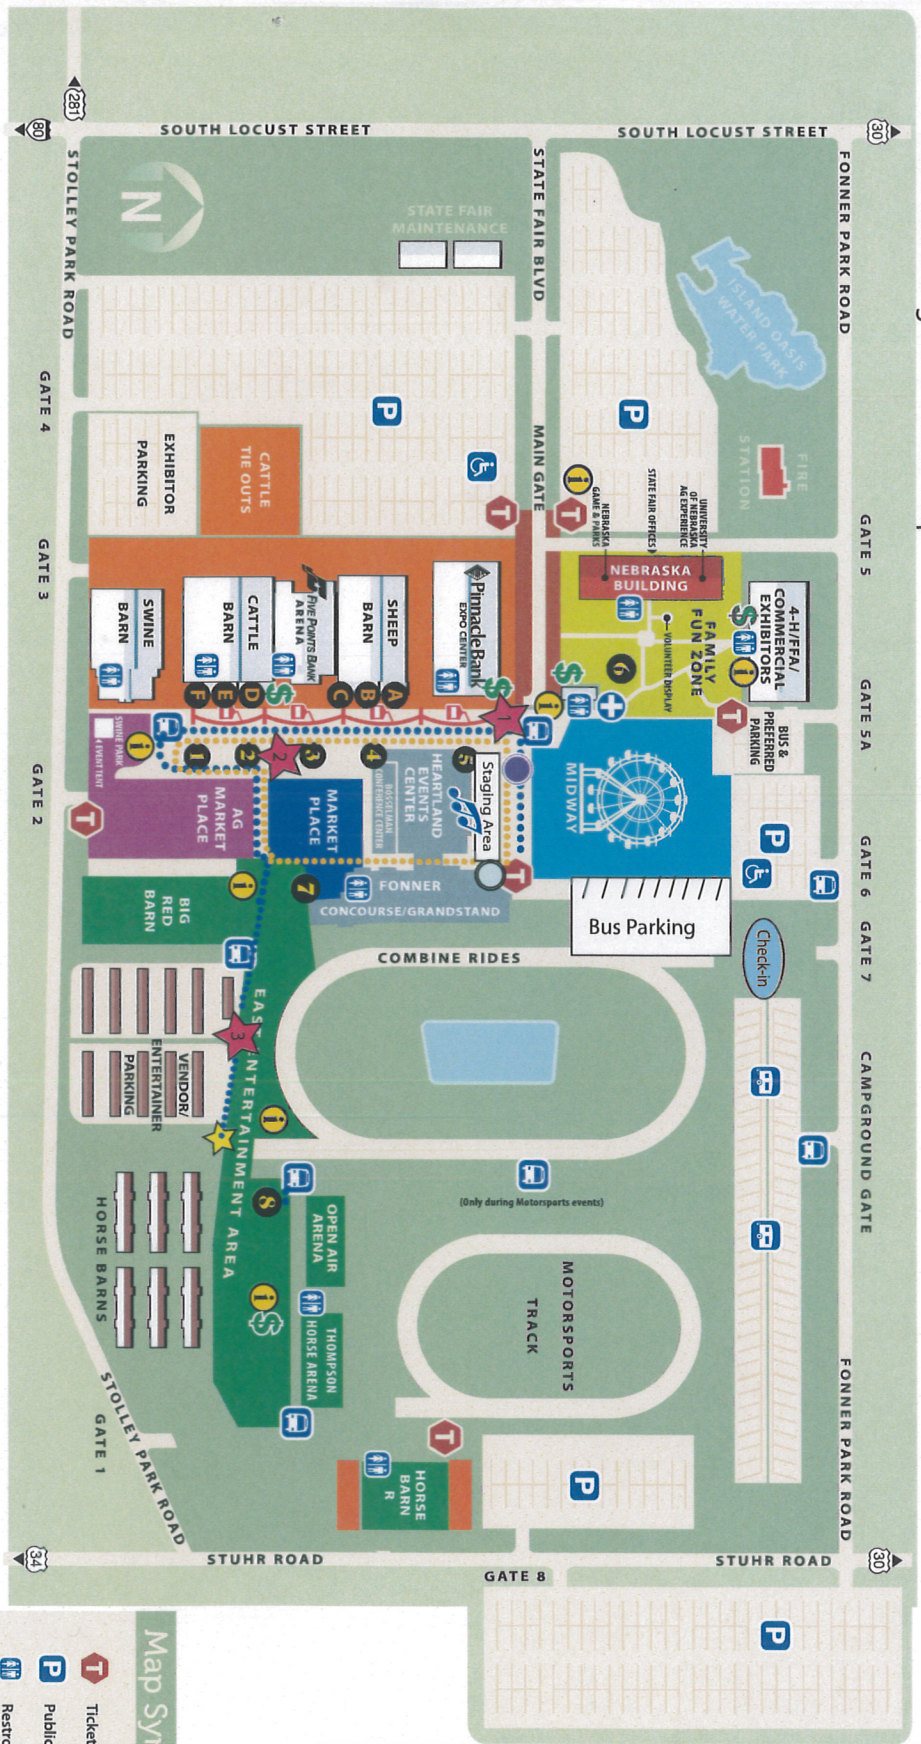

2015 Marching Band Route Map

StateFair.org

Grounds Color Key

- **Exhibition Area:**
 - Exhibition Building
 - Sheep Barn
 - Livestock Arena
 - Cattle Barn
 - Cattle Tie Outs
 - Swine Barn
- **Special Stops:**
 - A. Birthing Pavilion
 - B. Media Center
 - C. 1868 Foundation Store
 - D. Ice Cream Parlor
 - E. Milking Parlor
 - F. Barr Barn
- **Family Fun Zone**
- **Nebraska Building**
- **Midway**
- **Heartland Events Center**
- **Market Place**
- **Ag Market Place**
- **East Entertainment Area:**
 - Big Red Barn
 - Open Air Arena
 - Thompson Horse Barn
 - Horse Barn R
 - Horse Barns

Key

- Bus Parking
- Check-in
- Marching Band Route A
- Marching Band Route B
- Performance Stops
- End of Route B
- Bus pick up locations for Route B
- Not a permitted foot traffic gate
- Gate permitted to use before/after performance

Map Symbols Key

- Ticket Booth
- Public Parking
- Restrooms
- Shuttle Stops
- Information
- First Aid
- Handicap Parking
- Campground
- Sky Tram
- Food Pod
- ATM